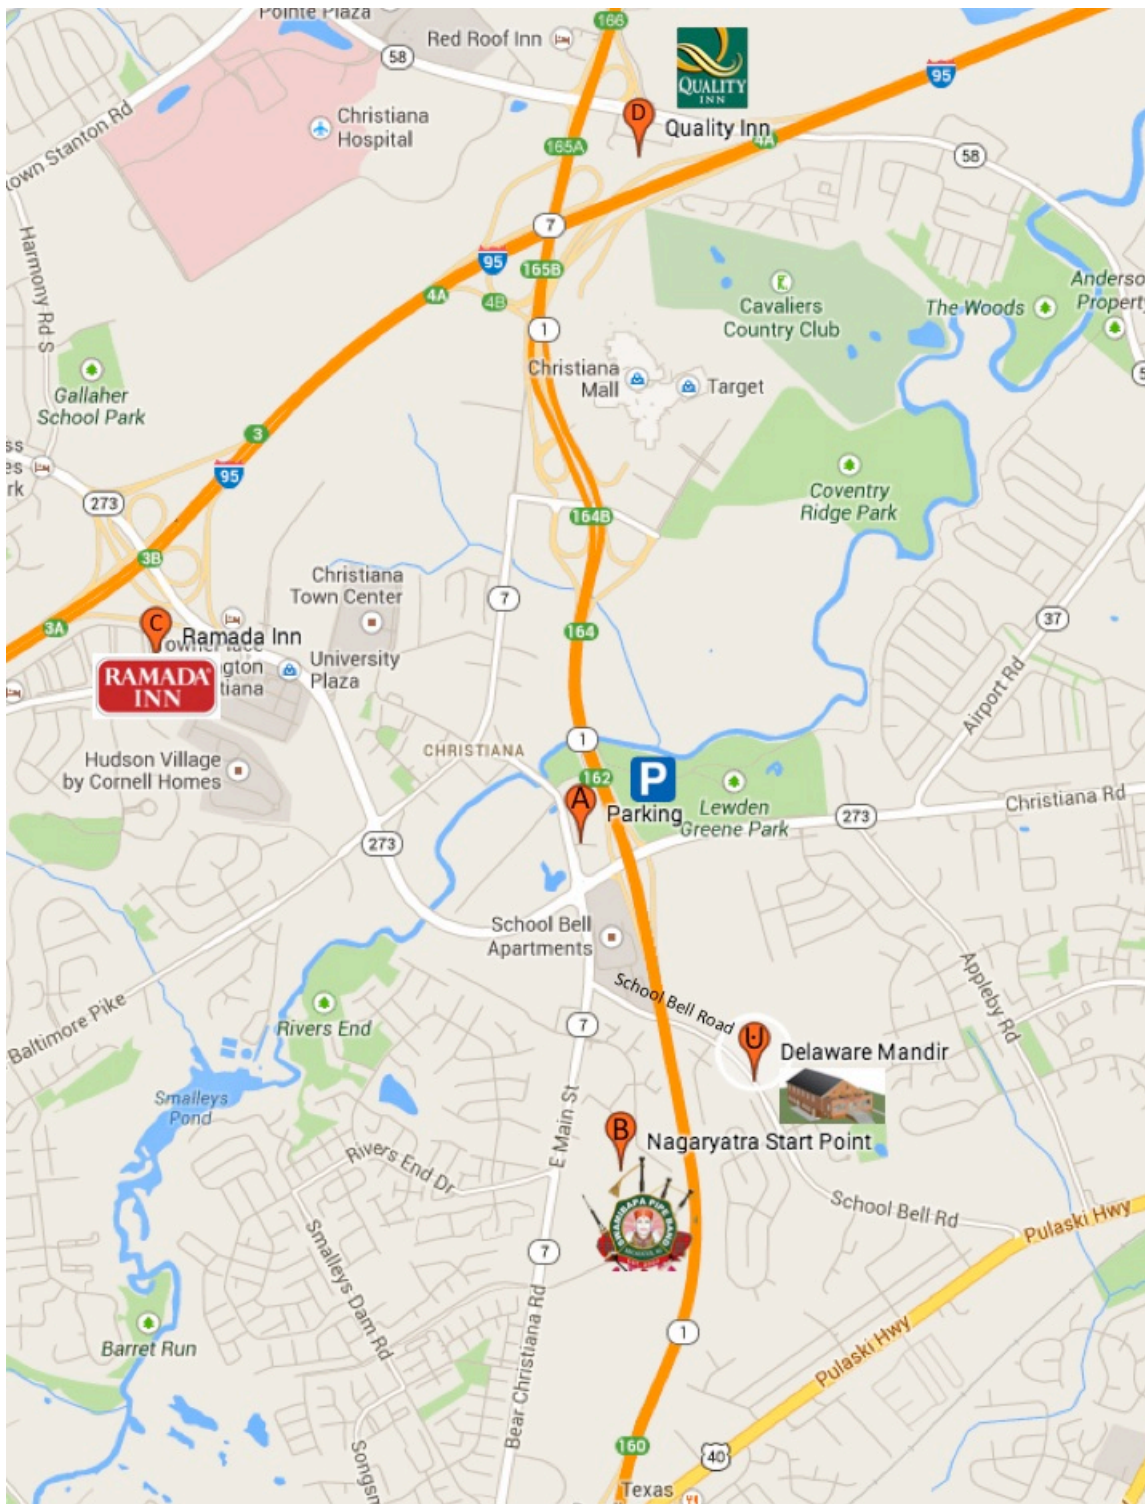

Event Locations Map

Shree Swaminarayan Temple Delaware:

180 School Bell Road
Bear, Delaware 19701, USA
(Use "170 School Bell Road" in GPS)

A. Park & Ride

Road 18B (off of Route 273)
Newark, DE 19702

** All visitors MUST park at this location. Shuttle service will be provided to the Nagaryatra and temple location every 15 minutes. ** NO PARKING AT THE MANDIR **

B. Nagaryatra Start Point

Saturday, July 5, 2014 at 3pm
St. Elizabeth Ann Seton Church
345 Bear Christiana Road
Bear, DE 19701

C. Ramada Inn (Rate: \$89.00 + 8% tax)

260 Chapman Road
Newark, DE 19702
Tel: +1 (302) 738-3400